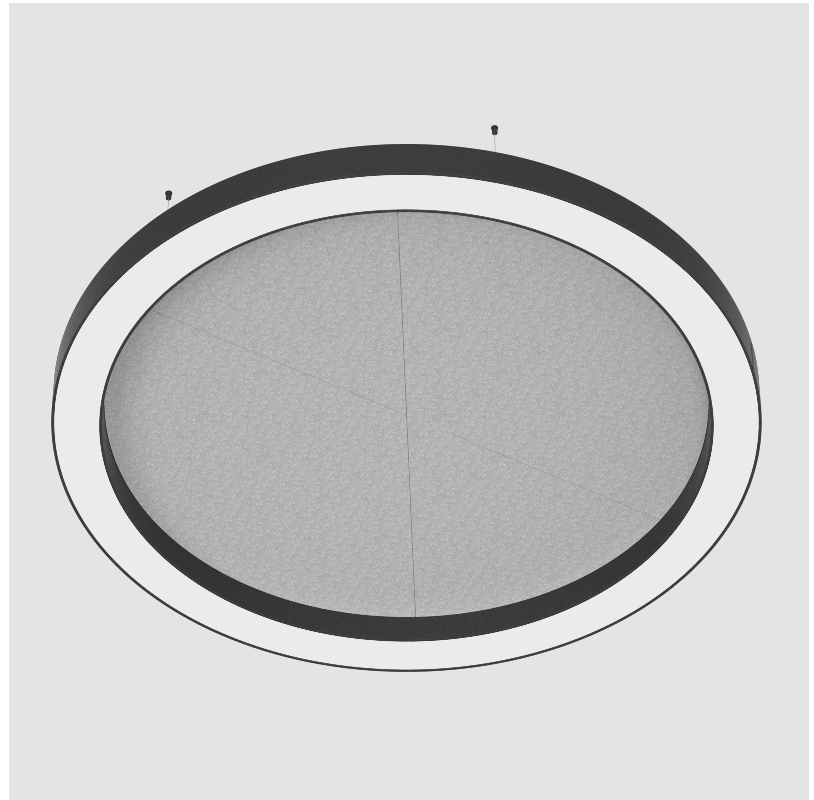

GENERAL

Series: Glorious Acoustic
Brand: Prolicht
Division: Architectural
Mounting Type: Suspension
Mounting Location: Ceiling
Subcategory: Acoustic

PHYSICAL

Shape: Round
Diameter (mm): 2100
Diameter (in): 82 11/16
Width (mm): 120
Width (in): 4 3/4
Light Distribution: Direct
Diffuser: PMMA - Opal / Micro-Prism
Fixture Finish: SSR / BKV / CWI / CRY / HAB / UFT / ITA / RUA / FTG / MYG / LOD / PUS / FRO / FUP / KIA / POP / BLS / SPG / MEY / GOH / GUM / CHC / COM / ABZ / JAG / OBR / MOS / ROR
Accent Finish: ANC / ASH / BNA / BTC / BZE / CEL / EGG / EVG / FOG / FOS / FST / FUA / IRI / IRO / KHA / LIC / LIM / MER / MSN / MUS / ONX / PEA / PLU / POL / PPY / RAY / ROY / RST / STE / SWD / TAN / TAU
Fixture Material: Aluminum
Cable Details: 2 000mm / 78 3/4" or 6 000mm / 236 1/4" Transparent Cable

ELECTRICAL

Lamp Type: LED (Zhaga Standard)
Input Wattage (W): 102.8
Total Output Wattage (W): 94.6
Dimming: Non-Dimmable
Driver Included: Yes
Driver Location: Integrated
Driver Type: Constant Current - Universal
Driver Class: Class 2
Input Voltage (V): 120 - 277

LED

Color Temperature (°K): 2700 / 3000 / 3500 / 4000
Max. Delivered Lumen (lm): 9554 / 9888 / 11611 / 10053
Nominal Lumen (lm): 13405 / 13874 / 16291 / 14105
CRI: >90 CRI
Lamp Life (hrs): 50000

OPTICAL

RATINGS AND CERTIFICATIONS

Certified By: CSA Certified to UL and CSA Standards
IP rating: IP20